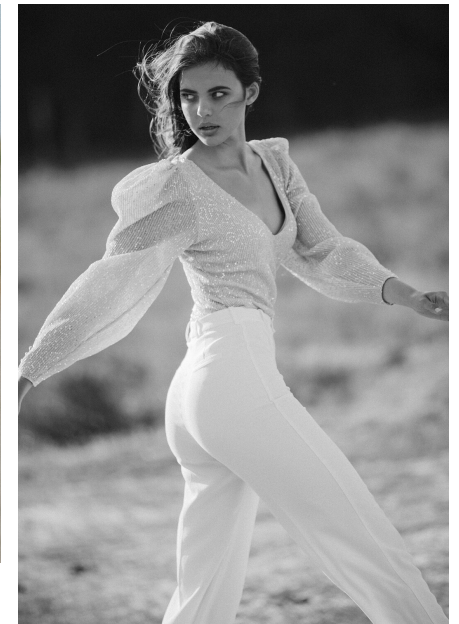

Sara Koene

Details Height 175 cm Size 36 Bust 85 cm Waist 63 cm
Hips 91 cm Shoes 38 Hair Brown Eyes Hazel

www.2rmodels.com | info@2rmodels.com
+31 6 833 18 051

MODEL MANAGEMENT