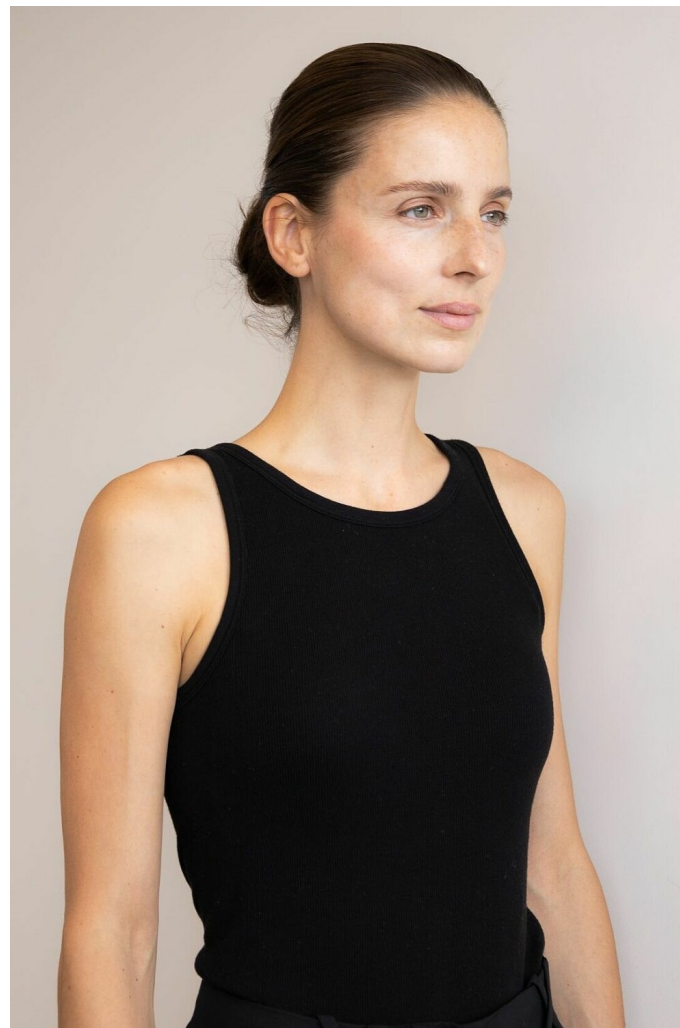

Nina Varga

[Details](#) Height 177 cm Size 36 Bust 77 cm Waist 64 cm Hips 90 cm Shoes 40 Hair Brown Eyes Green

Nina Varga

Details Height 177 cm Size 36 Bust 77 cm Waist 64 cm Hips 90 cm Shoes 40 Hair Brown Eyes Green

Nina Varga

Details Height 177 cm Size 36 Bust 77 cm Waist 64 cm Hips 90 cm Shoes 40 Hair Brown Eyes Green

Nina Varga

Details Height 177 cm Size 36 Bust 77 cm Waist 64 cm Hips 90 cm Shoes 40 Hair Brown Eyes Green