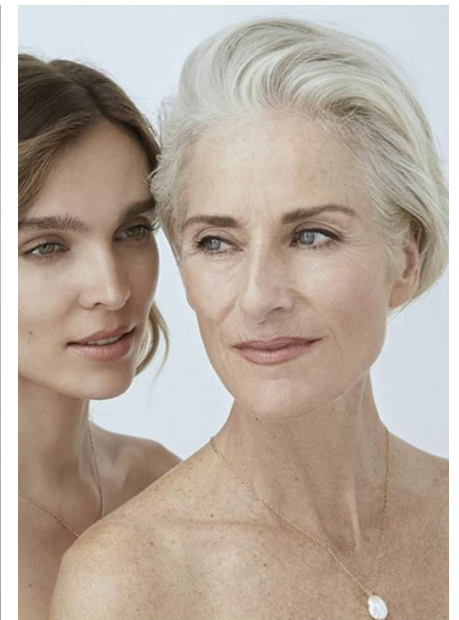

Simone

Details Height 176 cm Size 36-38 Bust 90 cm Waist 65 cm
Hips 93 cm Shoes 40 Hair Silver Grey Eyes Blue

www.2rmodels.com | info@2rmodels.com
+31 6 833 18 051