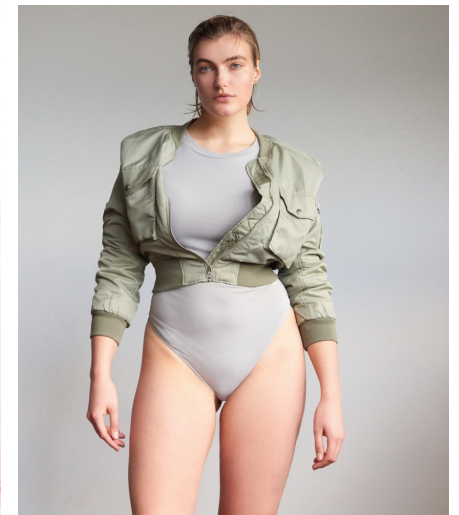

Lottie De Jong

Details Height 180 cm Size 42-44 Bust 104 cm Waist 80 cm Hips 109 cm Shoes 42 Hair Blond Eyes Blue

www.2rmodels.com | info@2rmodels.com
+31 6 833 18 051