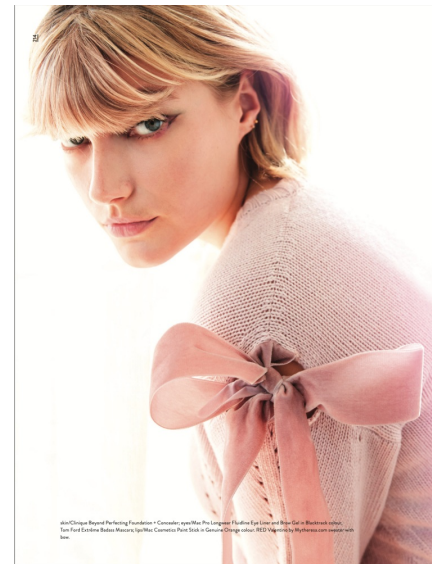

Lottie De Jong

Details Height 180 cm Size 42-44 Bust 104 cm Waist 80 cm Hips 109 cm Shoes 42 Hair Blond Eyes Blue

www.2rmodels.com | info@2rmodels.com
+31 6 833 18 051