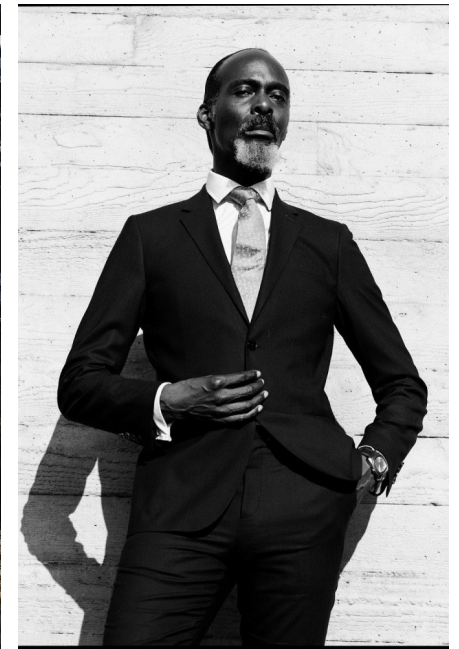

Antony

Details Height 190 cm Chest 99 cm Waist 84 cm Hips 99 cm Shoes 46.5 Hair Silver Grey Eyes Brown

www.2rmodels.com | info@2rmodels.com
+31 6 833 18 051