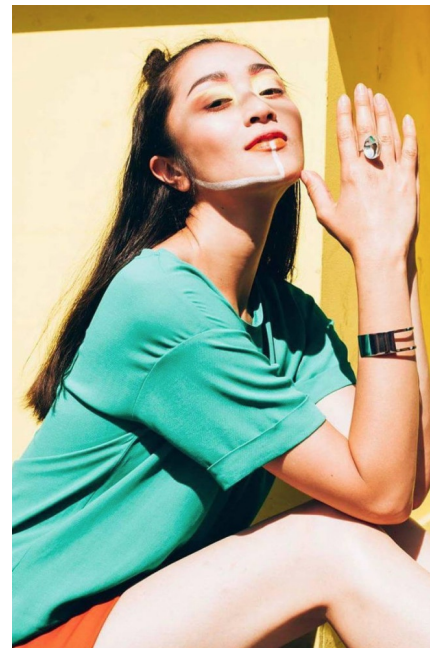

Daisy

Details Height 177 cm Size 36 Bust 82 cm Waist 61 cm
Hips 91 cm Shoes 40.5 Hair Dark brown Eyes Brown

www.2rmodels.com | info@2rmodels.com
+31 6 833 18 051