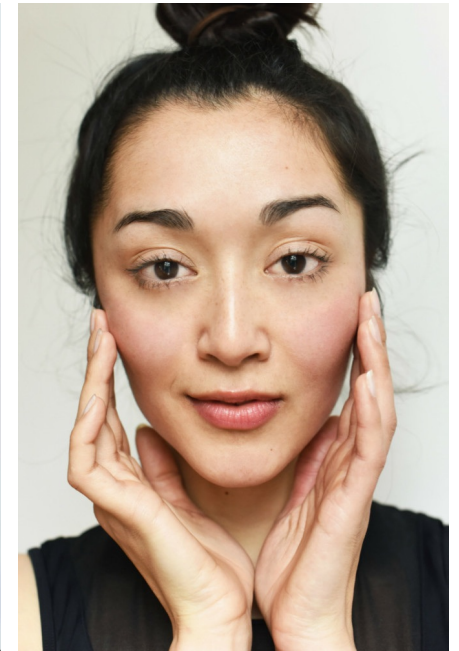

Daisy

Details Height 177 cm Size 36 Bust 82 cm Waist 61 cm
Hips 91 cm Shoes 40.5 Hair Dark brown Eyes Brown

www.2rmodels.com | info@2rmodels.com
+31 6 833 18 051