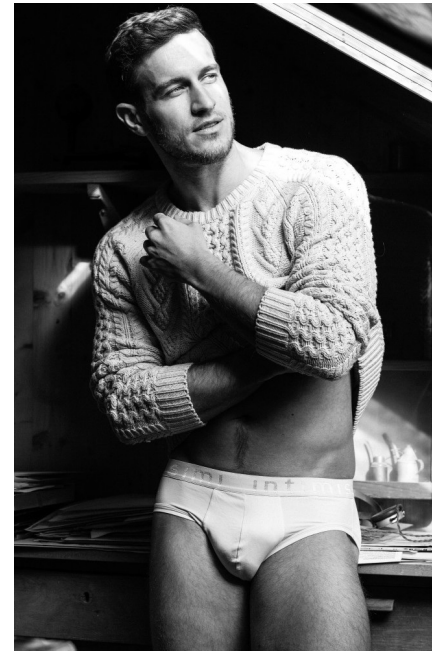

Simon

Details Height 180 cm Chest 100 cm Waist 80 cm Hips 91 cm Shoes 42 Hair Brown Eyes Blue

www.2rmodels.com | info@2rmodels.com
+31 6 833 18 051