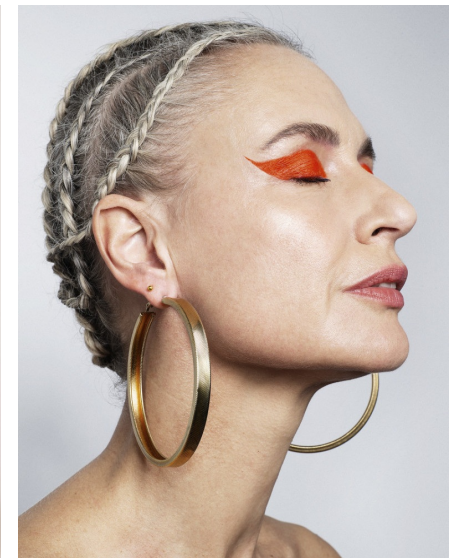

Carla Rep

Details Height 176 cm Size 36 Bust 88 cm Waist 69 cm
Hips 92 cm Shoes 40.5 Hair Silver Grey Eyes Blue

www.2rmodels.com | info@2rmodels.com
+31 6 833 18 051

2R
MODEL MANAGEMENT