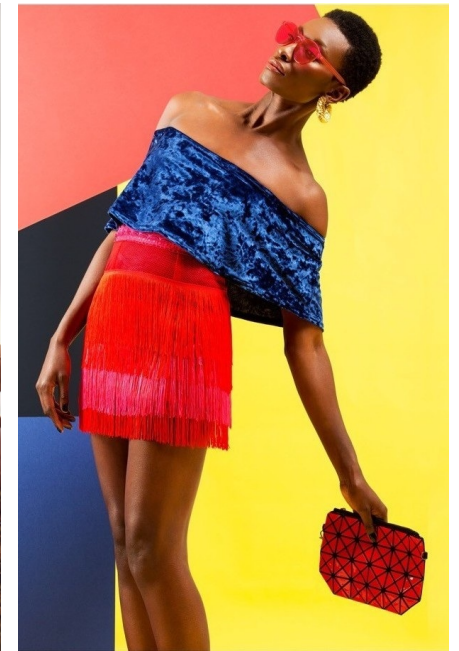

Amma

Details Height 173 cm Size 36 Bust 81 cm Waist 66.5 cm
Hips 91 cm Shoes 41 Hair Black Eyes Brown

www.2rmodels.com | info@2rmodels.com
+31 6 833 18 051