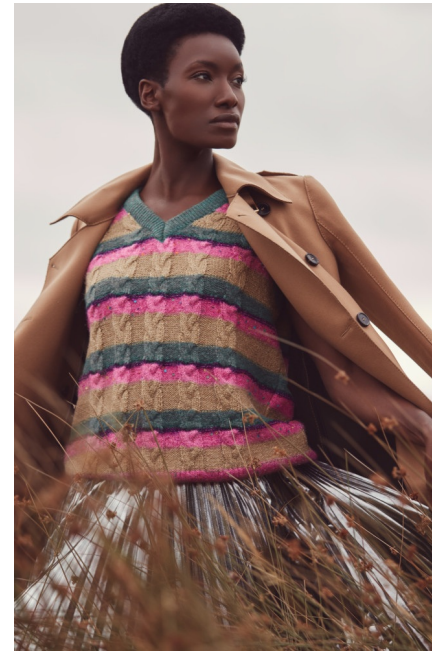

Amma

Details Height 173 cm Size 36 Bust 81 cm Waist 66.5 cm
Hips 91 cm Shoes 41 Hair Black Eyes Brown

www.2rmodels.com | info@2rmodels.com
+31 6 833 18 051