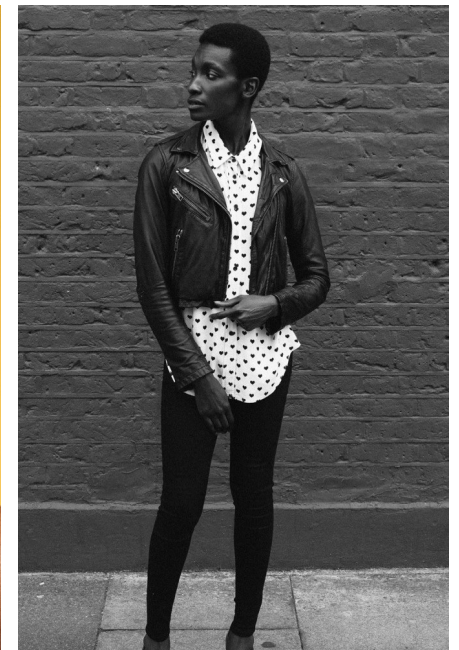

Amma

Details Height 173 cm Size 36 Bust 81 cm Waist 66.5 cm
Hips 91 cm Shoes 41 Hair Black Eyes Brown

www.2rmodels.com | info@2rmodels.com
+31 6 833 18 051