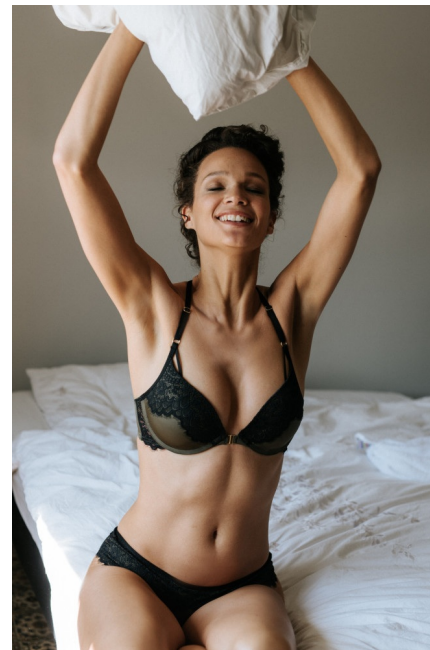

Aileen

Details Height 180 cm Size 36-38 Bust 88 cm Waist 68 cm
Hips 97 cm Shoes 41 Hair Dark brown Eyes Brown

www.2rmodels.com | info@2rmodels.com
+31 6 833 18 051